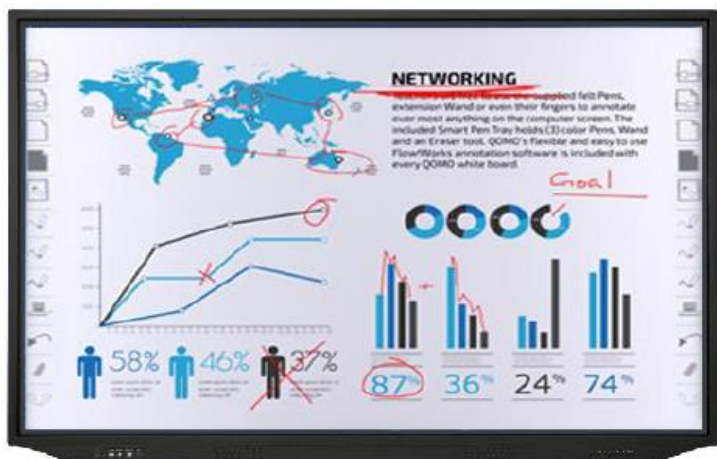

ImagePath

Interactive Collaboration Tool

ImagePath ICT elegantly facilitates the function of Wireless Presentation, Annotation and Video Conferencing into a giant touchscreen for efficient wireless collaboration over existing Wi-Fi or network. ImagePath ICT is perfect for BYOD collaboration solution in Meeting Room, Classroom and huddle spaces to improve communication, sharing information and productivity.

- ✓ Pre-loaded with various apps for business presentation including Ms. Office, Web Browser and Media Player, available for preview and sharing on platforms such as Windows, iOS and Android.
- ✓ Make your presentation and video conference better with the bright and versatile ImagePath 4K Interactive Collaboration Tool.
- ✓ The responsive multi touchscreen technology has been grafted into this ImagePath ICT for great touch experience.

ImagePath touch annotation is easy to use and provides an essential tool set for presentation.

Document Viewer

Instantly view and present your files directly from the front panel ImagePath Interactive Collaboration Tool:

- ✓ Display Office files Ms. Power Point, Ms. Word, Ms. Excel, PDF, as well as most photos and video file format.
- ✓ Easily annotate files with digital pens, highlighters and shapes.
- ✓ Save and share annotated files just after a meeting.

Bring Your Own Device

Participants could connect and share content with ImagePath Interactive Collaboration Tool from PCs, Macs, Tablets or Smartphones – making meetings more collaborative, productive and easy.