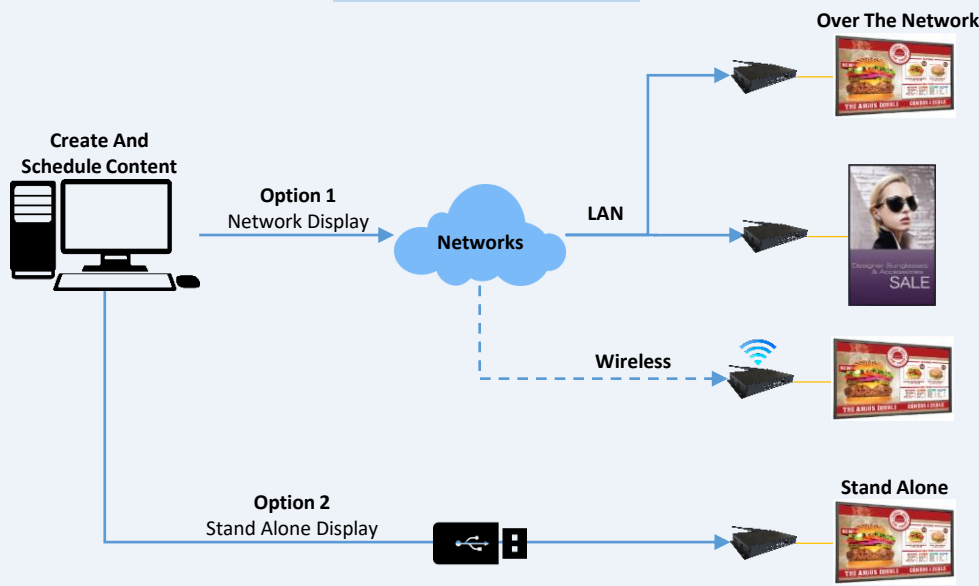

DIAGRAM CONNECTION