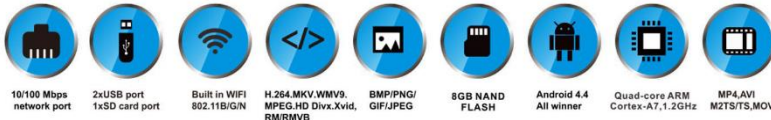

Key Function

- Display the subtitles at the bottom of screen with the video and picture.
- Support program replaying from the setting before the power failure.
- Support 1080p video, picture and subtitles split-screen function.
- Software Web Base, Update and Centralized.
- Support Portrait and Landscape Display Mode.
- Typical Play mode : Repeat all, single repeat, order play.

INPUT PORTS

USB 2.0	x2
HDMI Input	x1
SD	x1
RJ45	x1
3G SIM (Optional)	x1
Ethernet LAN	x1

SUPPORTED MEDIA FORMATS

Video	RMVB , FLV, MPEG1/2/4, AVI, DIVX, XDIV, WMV9, H.264, VC-1, MOV, MKV, MP4, TS, M2T
Image	BMP/PNG/GIF/JPEG
Audio	MP3, WMA, WAV, EAAC+, MP2 dec, Vorbis (ogg), AC3, FLAC, APE, BSAC
Scrolling Text	txt

CONNECTIVITY

LAN	RJ45 Port
WIFI	Built-in 802.11B/G/N
3G (Optional)	WCDMA

DIMENSION

W x H x D 325 x 180 x 27 mm

DIAGRAM CONNECTION

SOFTWARE INTERFACE