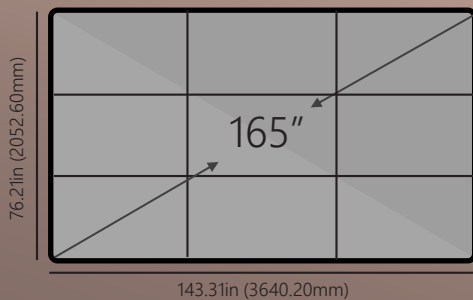

10 Touch Points

TouchPresent LCD Wall can display content across the entire screen with up to 10 simultaneous touch points for single or multi-user

Pressure and scratch resistance on touch surfaces

Surface Hardness

## SPECIFICATION

Display Size	110"	152"	165"	198"
Resolution Display	3840 x 2160	5760 x 2160	5760 x 3240	7680 x 2160
Standard Input Resolution		1920 x 1080		
Max Input Resolution		3840 x 2160		
Input Source Standard		HDMI		
Brightness		500 cd/m <sup>2</sup> (typ.)		
Touch Point		10 points Infrared Touch		
Touch Back Control Support		Yes		
Frequency		60Hz		
Color support		1.07B colors		
Usage (hour/day)		24/7		
Power Voltage		100 V ~ 240 V, 50 -60 Hz		