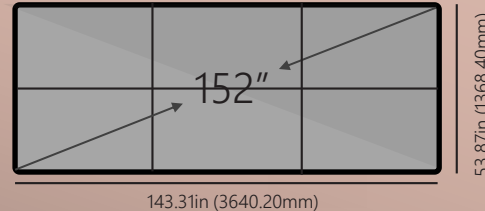

10 Touch Points

TouchPresent LCD Wall can display content across the entire screen with up to 10 simultaneous touch points for single or multi-user

Pressure and scratch resistance on touch surfaces

Surface Hardness

## SPECIFICATION

Display Size	110"	152"	165"	198"
Resolution Display	3840 x 2160	5760 x 2160	5760 x 3240	7680 x 2160
Standard Input Resolution		1920 x 1080		
Max Input Resolution		3840 x 2160		
Input Source Standard		HDMI		
Brightness		500 cd/m <sup>2</sup> (typ.)		
Touch Point		10 points Infrared Touch		
Touch Back Control Support		Yes		
Frequency		60Hz		
Color support		1.07B colors		
Usage (hour/day)		24/7		
Power Voltage		100 V ~ 240 V, 50 -60 Hz		