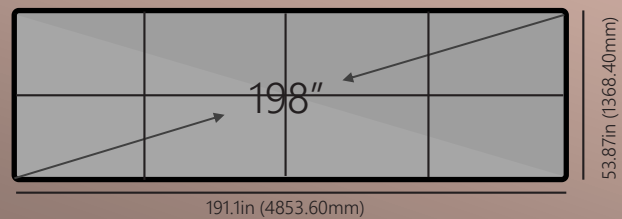

10 Touch Points

TouchPresent LCD Wall can display content across the entire screen with up to 10 simultaneous touch points for single or multi-user

Pressure and scratch resistance on touch surfaces

Surface Hardness

## SPECIFICATION

Display Size	110"	152"	165"	198"
Resolution Display	3840 x 2160	5760 x 2160	5760 x 3240	7680 x 2160
Standard Input Resolution		1920 x 1080		
Max Input Resolution		3840 x 2160		
Input Source Standard		HDMI		
Brightness		500 cd/m <sup>2</sup> (typ.)		
Touch Point		10 points Infrared Touch		
Touch Back Control Support		Yes		
Frequency		60Hz		
Color support		1.07B colors		
Usage (hour/day)		24/7		
Power Voltage		100 V ~ 240 V, 50 -60 Hz		