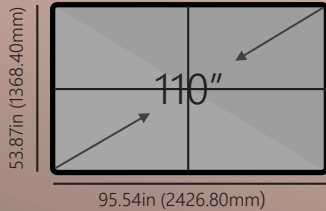

10 Touch Points

TouchPresent LCD Wall can display content across the entire screen with up to 10 simultaneous touch points for single or multi-user

Pressure and scratch resistance on touch surfaces

Surface Hardness

## SPECIFICATION

Display Size	110"	152"	165"	198"
Resolution Display	3840 x 2160	5760 x 2160	5760 x 3240	7680 x 2160
Standard Input Resolution		1920 x 1080		
Max Input Resolution		3840 x 2160		
Input Source Standard		HDMI		
Brightness		500 cd/m <sup>2</sup> (typ.)		
Touch Point		10 points Infrared Touch		
Touch Back Control Support		Yes		
Frequency		60Hz		
Color support		1.07B colors		
Usage (hour/day)		24/7		
Power Voltage		100 V ~ 240 V, 50 -60 Hz		