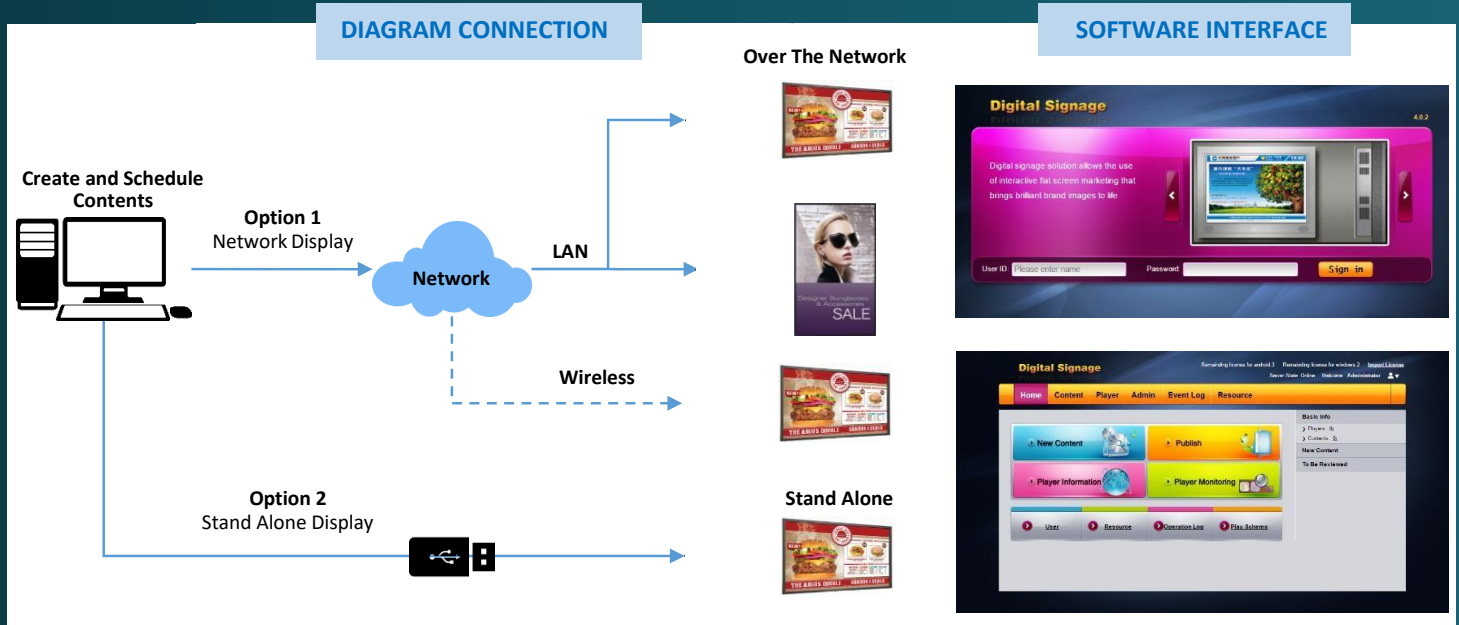

ClearView Series

Best Performance for Digital Signage Visualization

10 touch points PCAP Technology | Built-in CMS Apps | Portrait or Landscape Mode | Supports 24/7 operation

ImagePath™ ClearView Series deliver the best performance and reliability on 43", 49" and 55" professional display technology and remains simple in operation and easy to maintain. The display come with new and superior touch technology PCAP Capacitive Touch and also Infrared Touch as an option, both are offering smooth and accurate 10-point multi-touch. The display comes with full glass cover front face edge to edge for CVM and CVCAP, create modern and elegant design. Suitable for Bank, Public Area, Lobby, Education, Retail Store, and Public Transit

ImagePath™ ClearView Series model is recommended for 24x7 operation and come with a wide range of advance features included media playback and storage, built-in HD Camera* and speaker, with standard metal case and aluminium frame

Integrated
Push
Contents

ON-OFF
Unit
Scheduling

Supports
24/7
Operation

ImagePath™ ClearView Series includes Digital Signage Media and Content Management System (CMS) application for Digital Signage solution with no additional requirement for media player and software