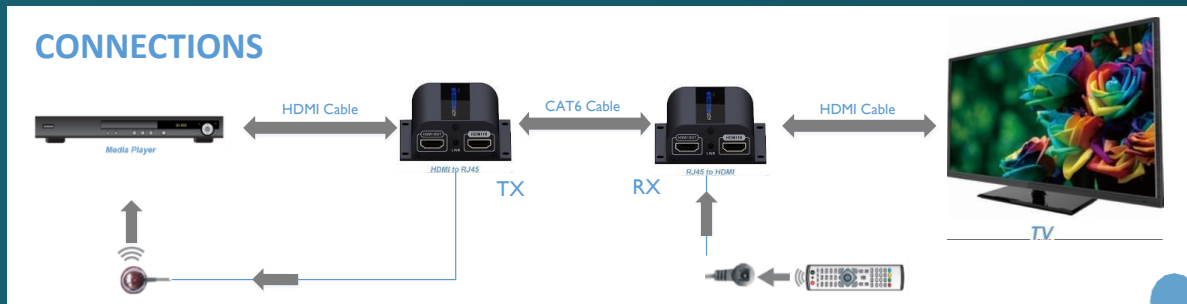

CONNECTIONS

ImagePath Display Company USA
www.image-path.com
Powerful | Interactive | Collaborative

ImagePath
HDMI Extender