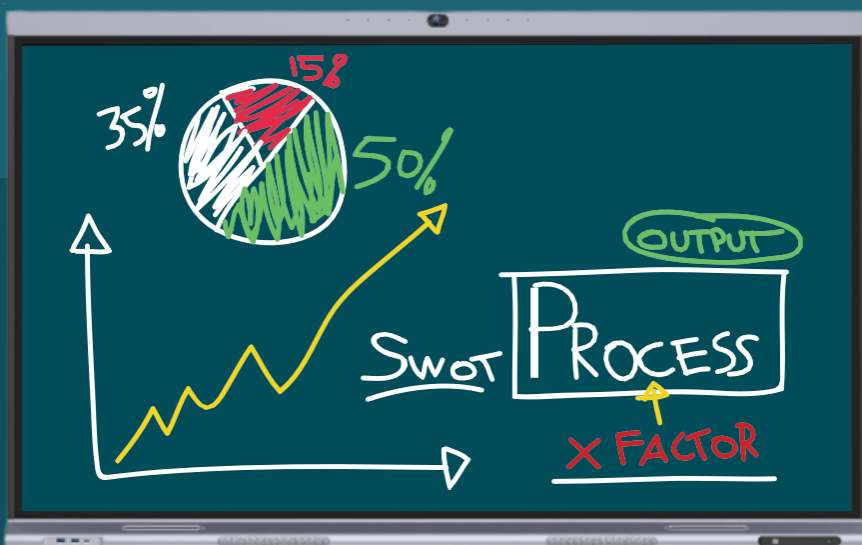

ImagePath™ touch annotations are easy to use and provide a set of essential tools for professional presentations