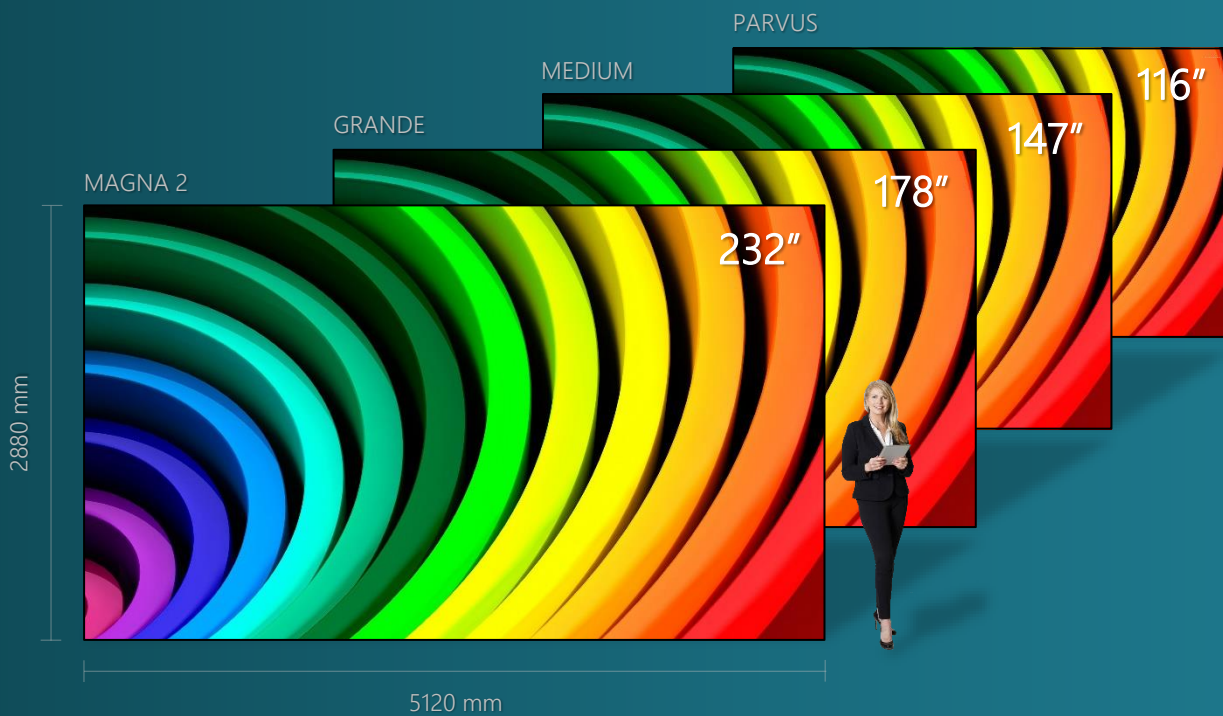

ClearView AiO LED Wall is ultra wide immersive visual experience on a giant bezel-less indoor LED display up to 232 inches in size

Smaller pixel pitch allows for crisper and higher resolution images. ClearView LED module pixel pitches in the range of 1.2 mm to 4.0 mm

Up to 2K's display resolution. Inputs source from 2K to 4K-UHD resolution

ClearView LED display is easy to maintenance

High Refresh Rate increased to ≥ 3840 Hz

Perfect for cutting-edge technology multipurpose display demands including broadcast, enterprise, hospital, meeting rooms, conference rooms, seminar hall, and education

ImagePath™ ClearView AiO LED Wall is perfect for meeting rooms, conference rooms, seminar hall and demands of multipurpose cutting-edge display technology

SPECIFICATION

Type	PARVUS	MEDIUM	GRANDE	MAGNA 2
Display Size	116"	147"	178"	232"
Display Dimensions WxH (mm)	2560 x 1440	3200 x 1920	3840 x 2400	5120 x 2880
Resolution (WxH)	2048 x 1152	1920 x 1152	1920 x 1200	1280 x 720
Brightness	500 cd/m ² (typ.)			
Contrast Ratio	3500:1			
Aspect Ratio	similar to 16:9			
Refresh Rate	≥ 3840 Hz			
Color Greyscale (bit)	12-14bit			
Visual Viewing Angle (H°/V°)	160°/140°			
Usage (hour/day)	24/7			
LED MTBF	up to 100.000* hours			